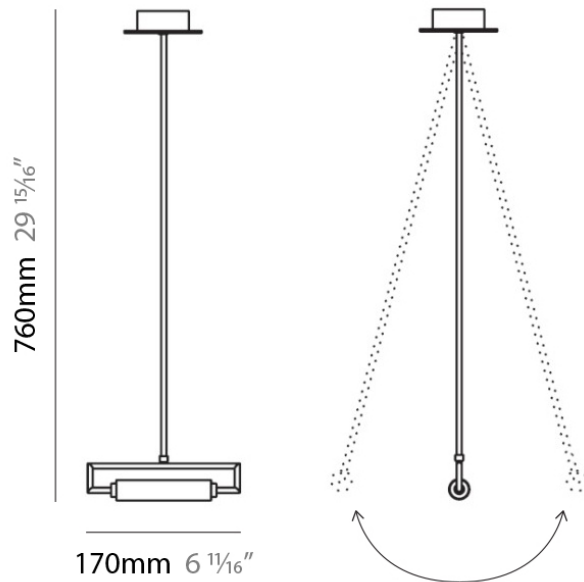

GLIM MINI SUSPENSION

D81040

GENERAL

Series: Glim Mini
Brand: Panzeri
Division: Design
Mounting Type: Suspension
Mounting Location: Ceiling
Subcategory: Pendant

PHYSICAL

Shape: Abstract
Length (mm): 170
Length (in): 6 ³/₄
Height (mm): 760
Height (in): 30
Light Distribution: Omnidirectional
Weight (kg): 1.4
Weight (lbs): 3
Diffuser: Matte White Printed Pyrex
Fixture Finish: Chrome
Fixture Material: Metal

ELECTRICAL

Number of Lamps: 1
Lamp Type: LED Retrofit
Lamp Shape: T4
Bulb Included: Bulb Not Included
Total Output Wattage (W): 3
Max. Wattage Per Lamp (W): 3
Lamp Base: G9
Input Voltage (V): 120

LED

OPTICAL

RATINGS AND CERTIFICATIONS

Certified By: CSA Certified to UL and CSA Standards
IP rating: IP40

PROJECT
TYPE
NOTES
QUANTITY
DATE